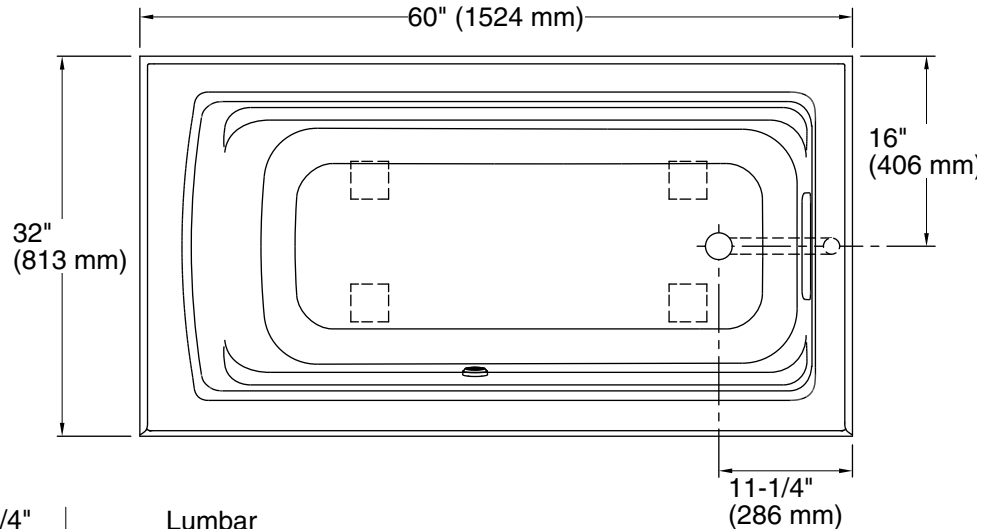

No change in measurements if connected with drain illustrated. (K-7272)

Required Electrical Service

One circuit required, protected with Class A Ground-Fault Circuit-Interrupter (GFCI). Outside North America, this device may be known as a Residual Current Device (RCD).

Heated Surface: 120 V, 15 A

Technical Information

All product dimensions are nominal.

Installation: Three-wall alcove

Drain location: Right

Basin area, bottom: 45-1/8" x 19-11/16" (1146 mm x 500 mm)

Basin area, top: 52-3/4" x 25-5/16" (1340 mm x 643 mm)

Weight: 80 lbs (36.3 kg)

Minimum floor load: 45 lbs/ft² (219.7 kg/m²)

Water depth: 15" (381 mm)

Water capacity: 58 gal (219.6 L)

Electrical component rating: Heated Surface: 120 V, 0.5 A, 60 Hz, 65 W

Minimum flat for door: 2-3/16" (56 mm)

Notes

Measure your actual product for rough-in details.

Install this product according to the installation instructions.

The hot water supply should be 70% of the capacity of the bath or greater. Installations will vary.

ADA compliant when installed to the specific requirements of these regulations.