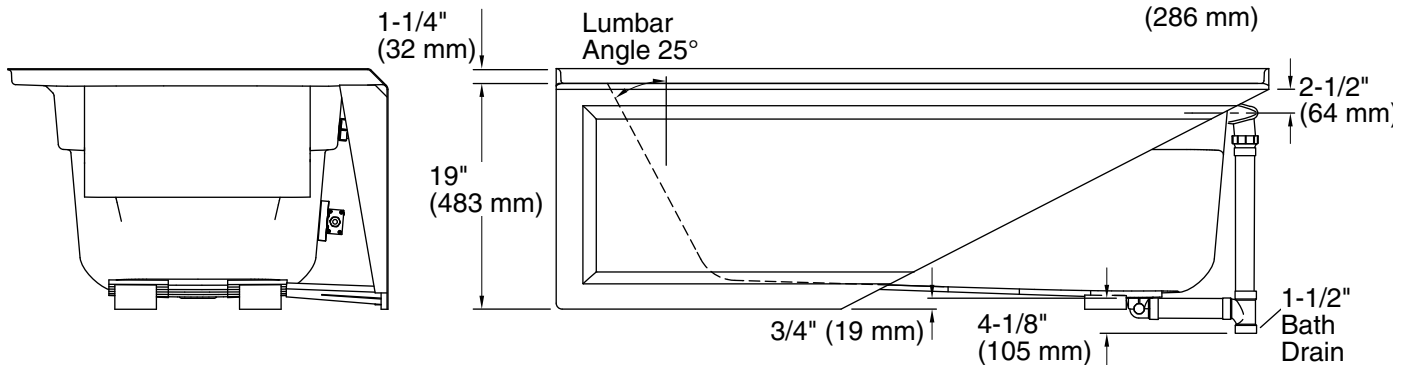

No change in measurements if connected with drain illustrated. (K-7272)

Required Electrical Service

One circuit required, protected with Class A Ground-Fault Circuit-Interrupter (GFCI). Outside North America, this device may be known as a Residual Current Device (RCD).

Heated Surface: 120 V, 15 A

Technical Information

All product dimensions are nominal.

Installation: Three-wall alcove

Drain location: Right

Basin area, bottom: 45-1/8" x 19-11/16" (1146 mm x 500 mm)

Basin area, top: 52-3/4" x 25-5/16" (1340 mm x 643 mm)

Weight: 80 lbs (36.3 kg)

Minimum floor load: 45 lbs/ft² (219.7 kg/m²)

Water depth: 15" (381 mm)

Water capacity: 58 gal (219.6 L)

Electrical component rating: Heated Surface: 120 V, 0.5 A, 60 Hz, 65 W

Minimum flat for door: 2-3/16" (56 mm)

Notes

Measure your actual product for rough-in details.

Install this product according to the installation instructions.

The hot water supply should be 70% of the capacity of the bath or greater. Installations will vary.

ADA compliant when installed to the specific requirements of these regulations.